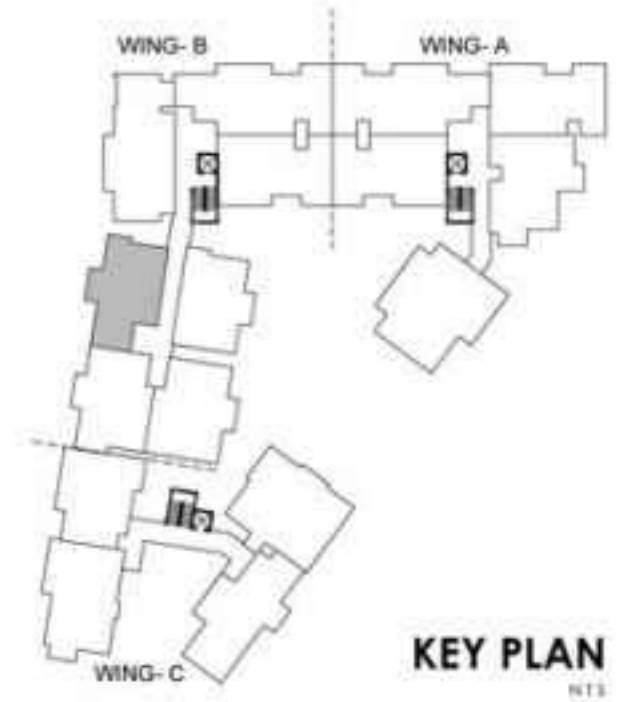

ZTRICKS

www.Zricks.com

ZRICKS PLT

www.Zricks.com

ZRICHS

KEY PLAN
NTS

TYPICAL FLOOR

WING	TYPE	FLAT NO.	SALEABLE AREA
B	2 BHK	007, 107, 207, 307,	1015 Sq. Ft.

TYPICAL FLOOR

WING	TYPE	FLAT NO.	SALEABLE AREA
B	2 BHK	004, 104, 204, 304,	999 Sq. Ft.

TYPICAL FLOOR

WING	TYPE	FLAT NO.	SALEABLE AREA
C	2 BHK	004, 104, 204, 304,	1054 Sq. Ft.

TYPICAL FLOOR

WING	TYPE	FLAT NO.	SALEABLE AREA
B	2 BHK	006, 106, 206, 306,	1101 Sq. Ft.