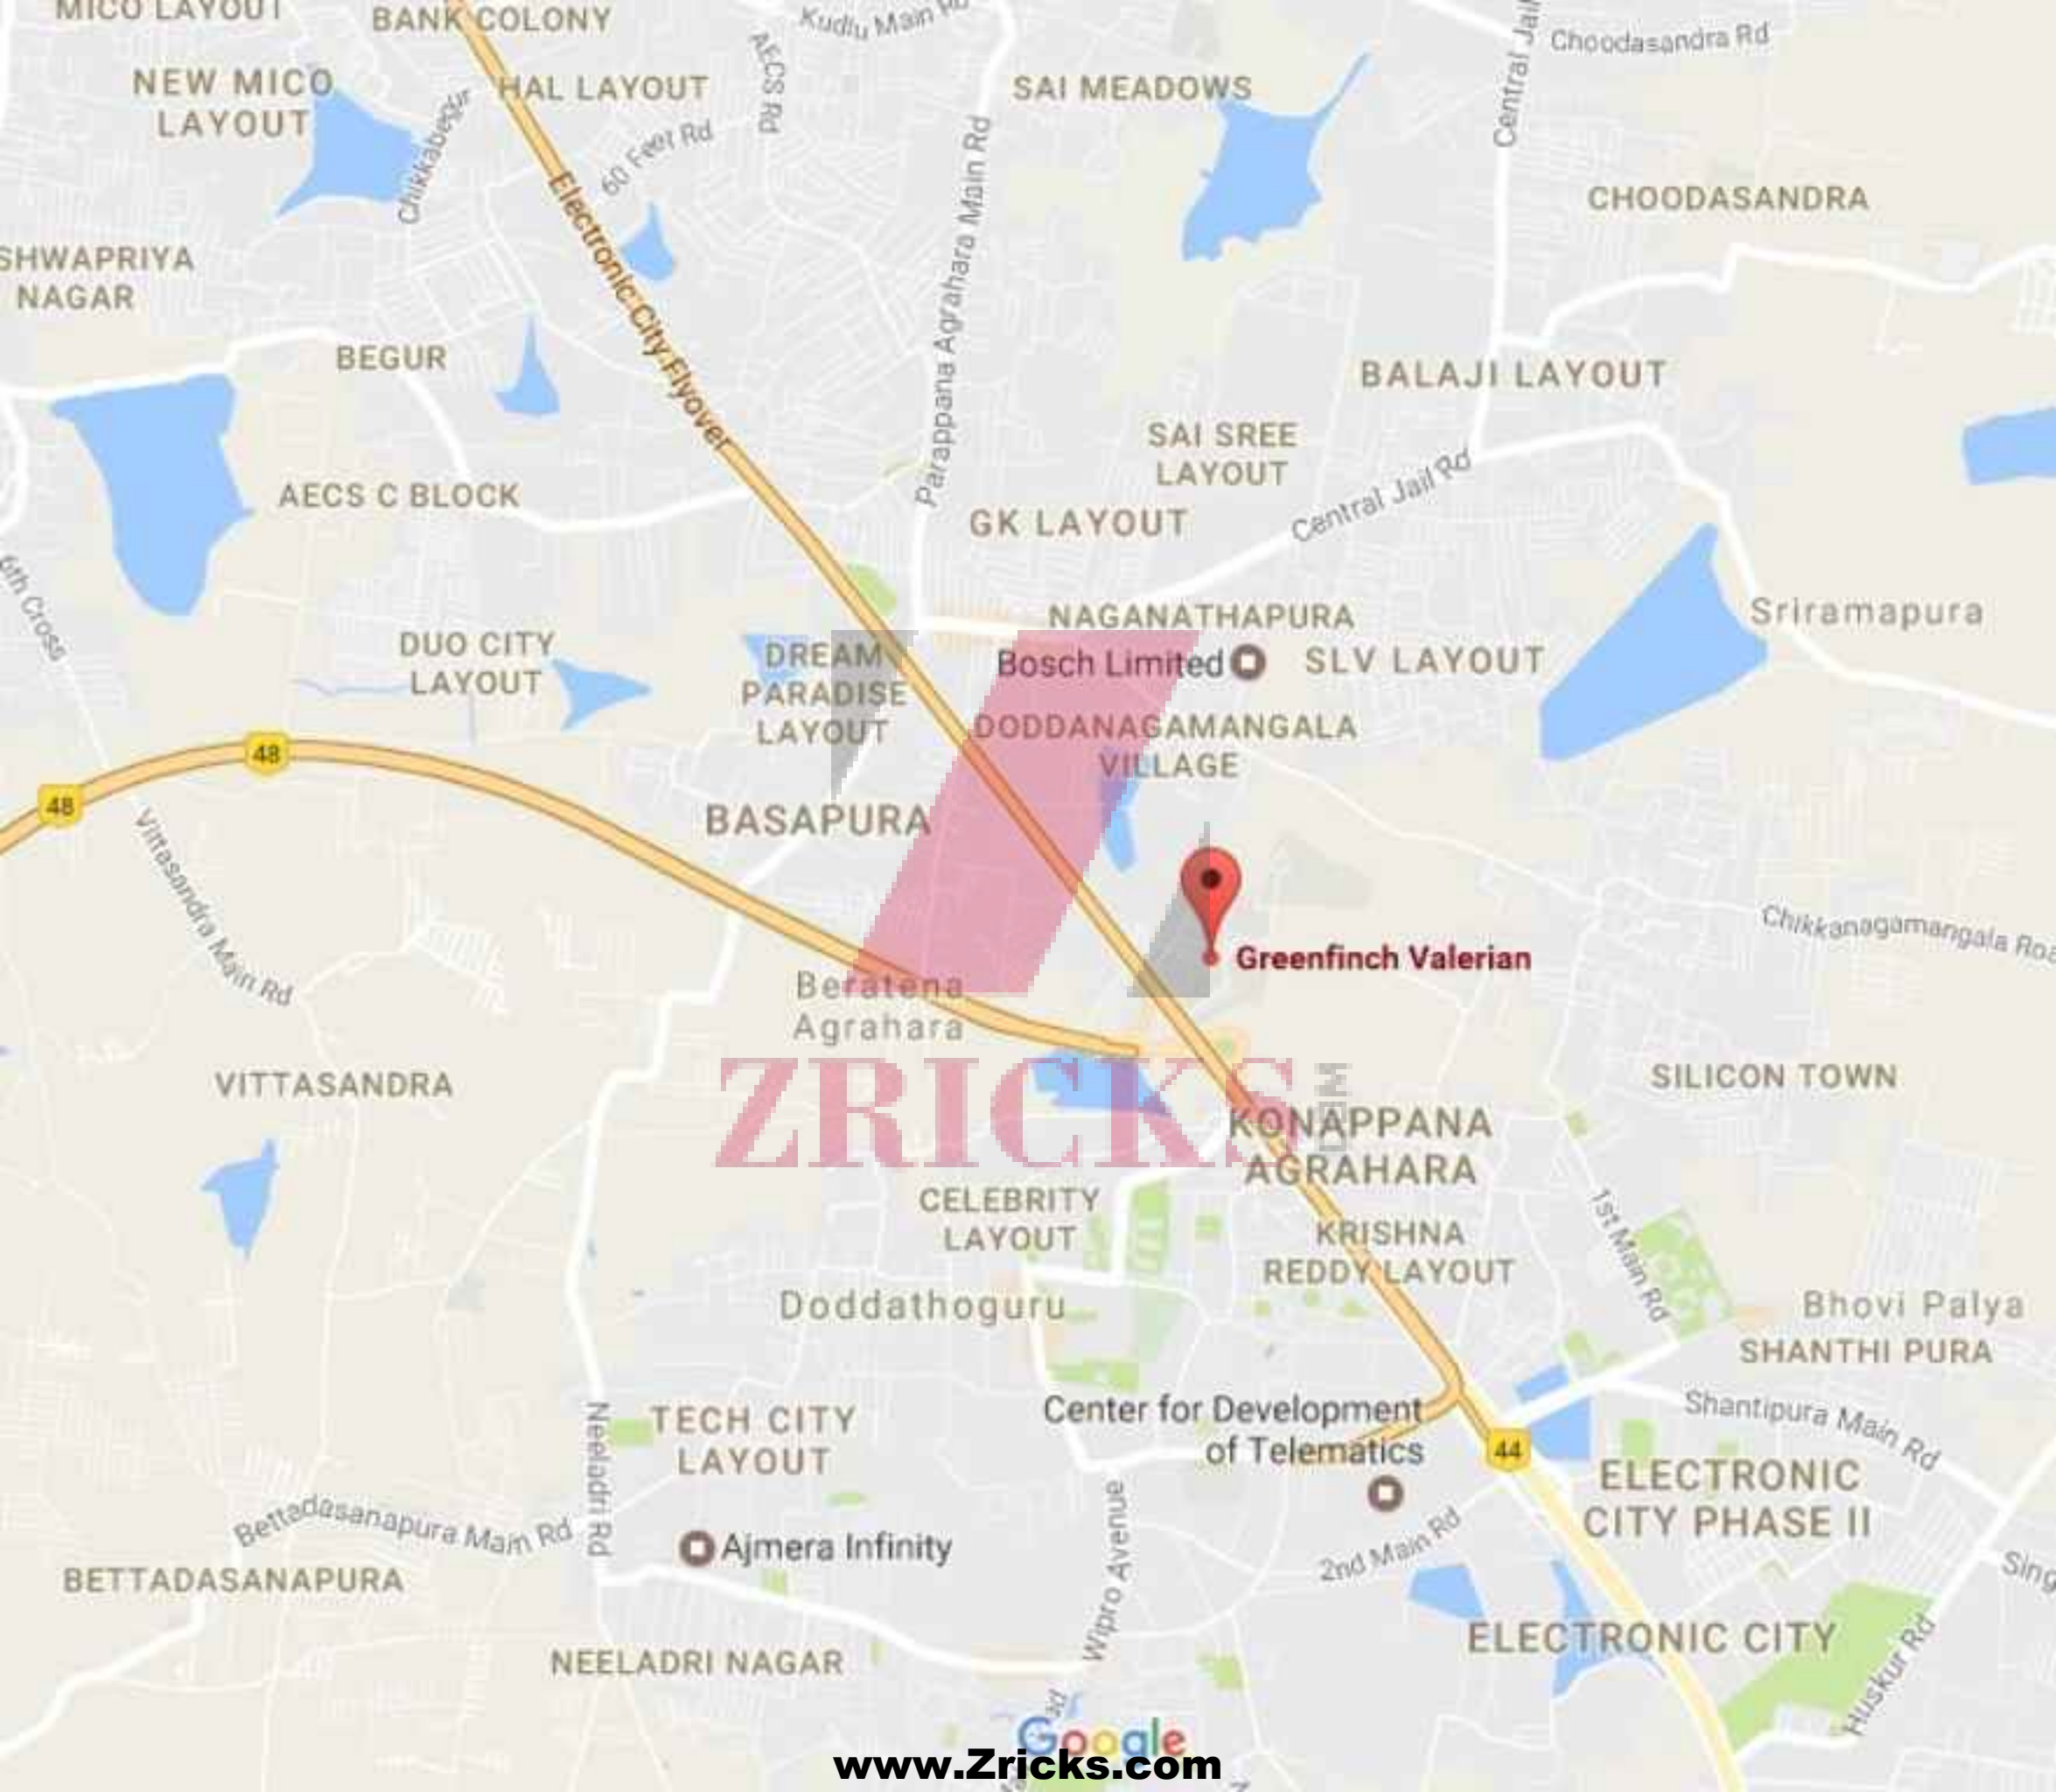

KEY PLAN
N13

TYPICAL FLOOR

WING	TYPE	FLAT NO.	SALEABLE AREA
A	3 BHK	003, 103, 203, 303,	1527 Sq. Ft.

M&S ARCHITECTS

SITE PLAN (S + G + 3 FLOORS)

Greenfinch Valerian

ZRICKS