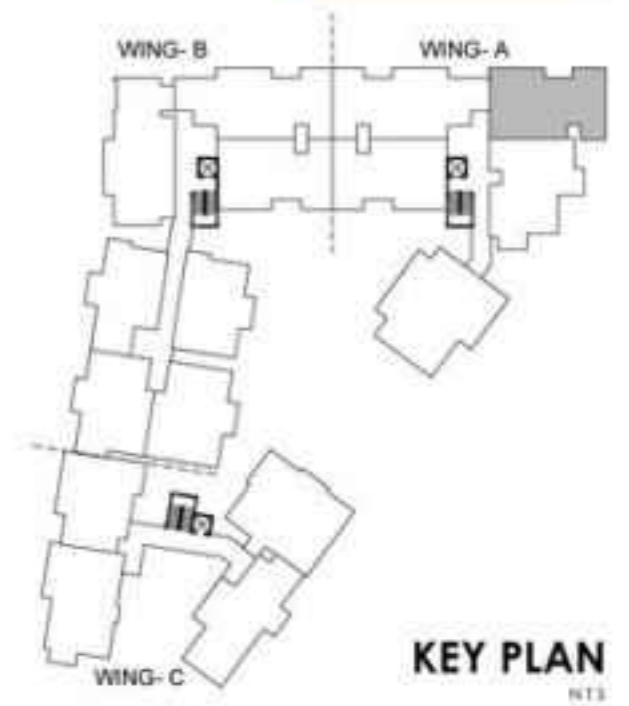

ZTRICKS

www.Zricks.com

ZRICKS PLT

www.Zricks.com

ZRICHS

KEY PLAN
NTS

TYPICAL FLOOR

WING	TYPE	FLAT NO.	SALEABLE AREA
B	2 BHK	007, 107, 207, 307,	1015 Sq. Ft.

TYPICAL FLOOR

WING	TYPE	FLAT NO.	SALEABLE AREA
B	2 BHK	004, 104, 204, 304,	999 Sq. Ft.

TYPICAL FLOOR

WING	TYPE	FLAT NO.	SALEABLE AREA
C	2 BHK	004, 104, 204, 304,	1054 Sq. Ft.

TYPICAL FLOOR

WING	TYPE	FLAT NO.	SALEABLE AREA
B	2 BHK	006, 106, 206, 306,	1101 Sq. Ft.

KEY PLAN
NTS

TYPICAL FLOOR

WING	TYPE	FLAT NO.	SALEABLE AREA
B	2 BHK	005, 105, 205, 305,	1127 Sq. Ft.

KEY PLAN
NTS

TYPICAL FLOOR

WING	TYPE	FLAT NO.	SALEABLE AREA
A	2 BHK	004, 104, 204, 304,	1180 Sq. Ft.

KEY PLAN
N.T.S

TYPICAL FLOOR

WING	TYPE	FLAT NO.	SALEABLE AREA
A	2 BHK	001, 101, 201, 301	1201 Sq. Ft.

TYPICAL FLOOR

WING	TYPE	FLAT NO.	SALEABLE AREA
C	2 BHK	002, 102, 202, 302	1215 Sq. Ft.

KEY PLAN
NTS

TYPICAL FLOOR

WING	TYPE	FLAT NO.	SALEABLE AREA
C	2 BHK	003, 103, 203, 303,	1225 Sq. Ft.