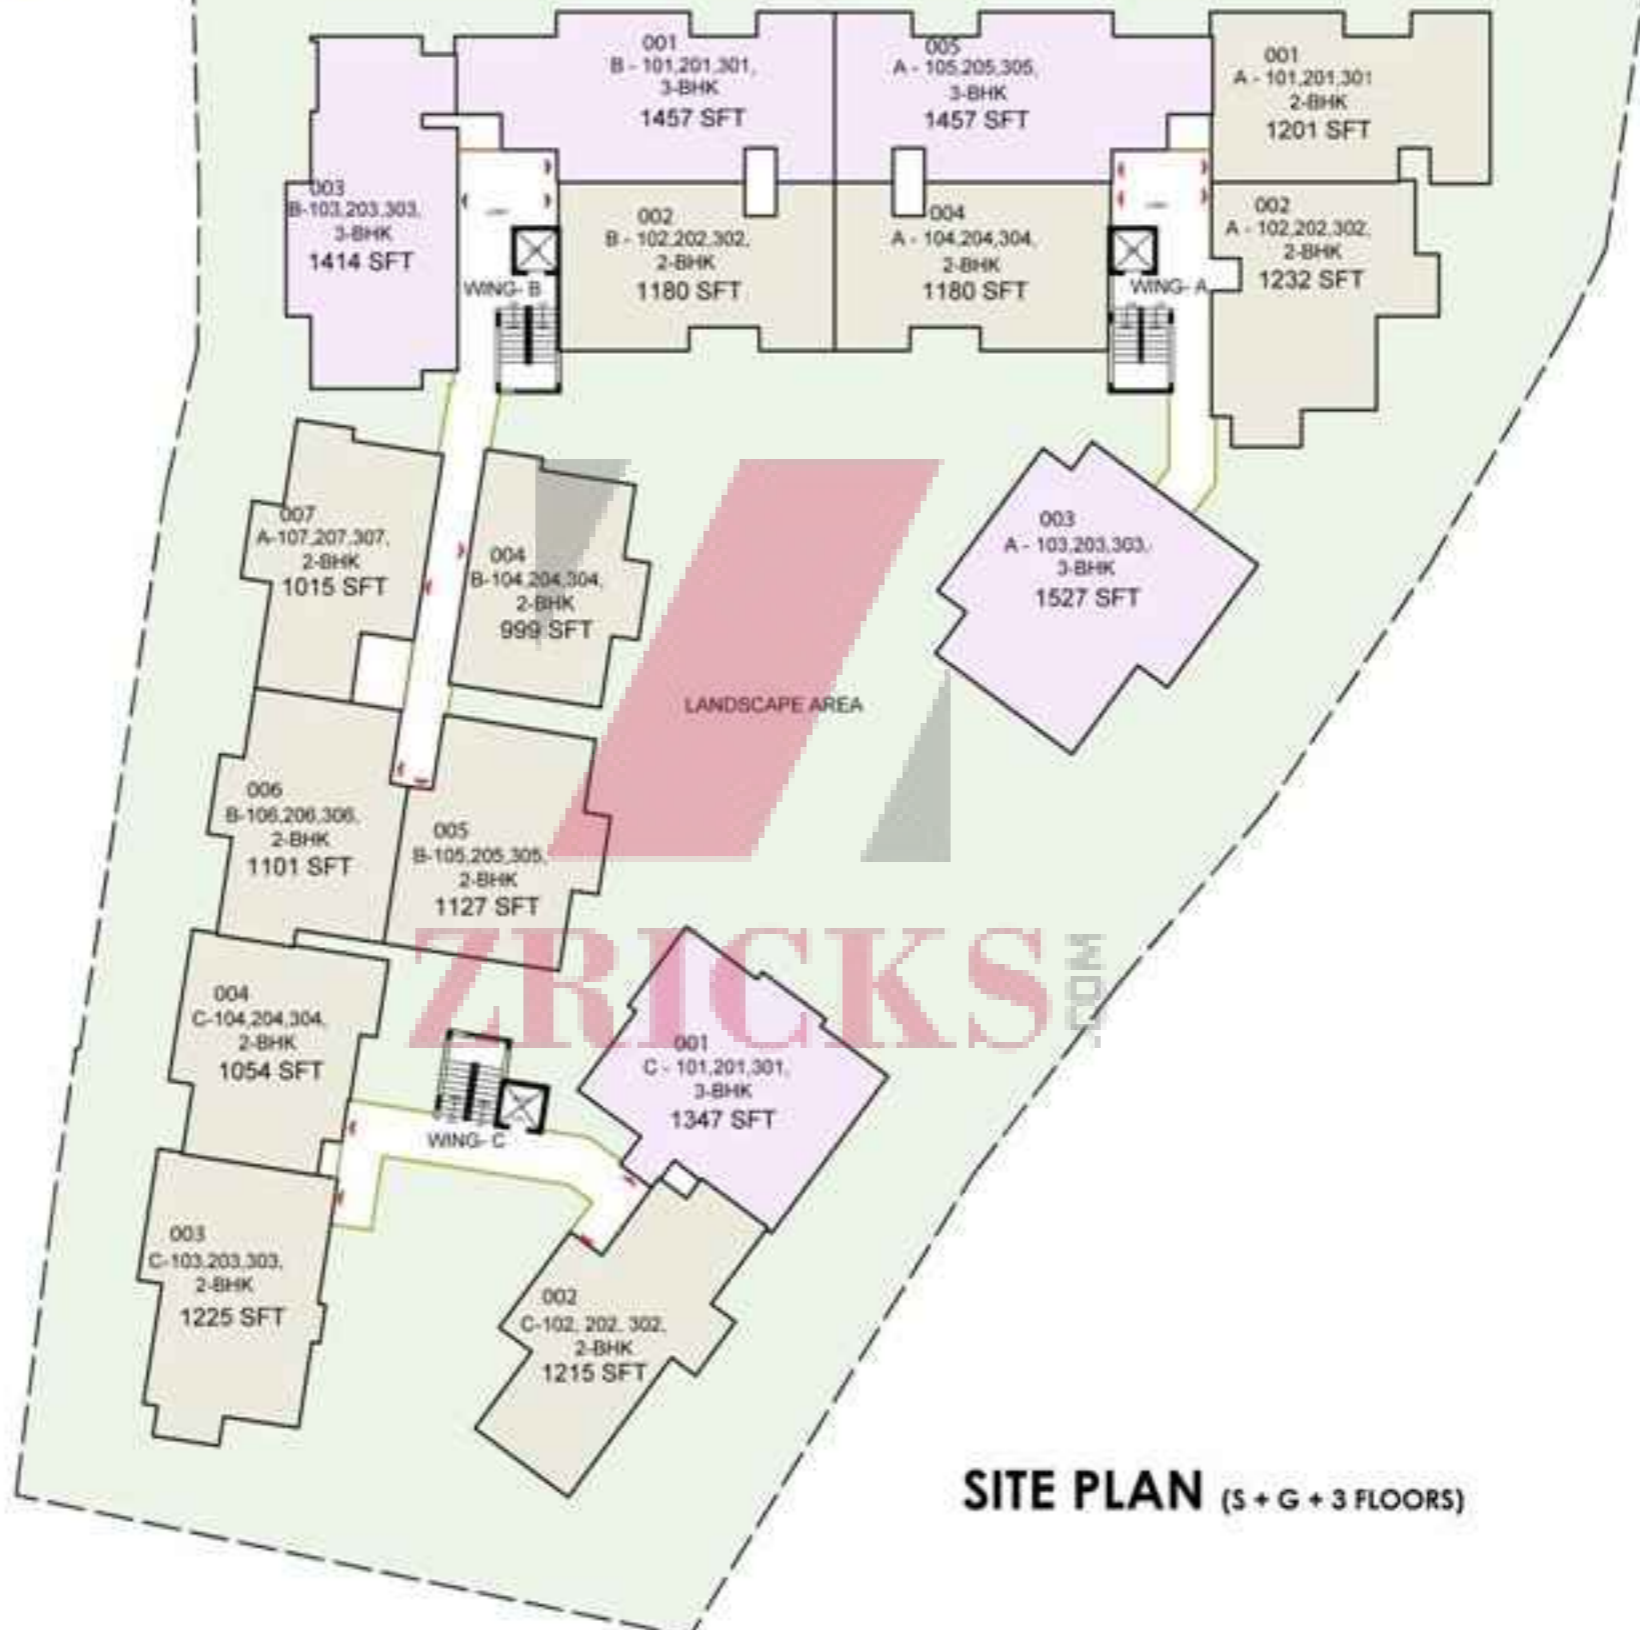

TYPICAL FLOOR

WING	TYPE	FLAT NO.	SALEABLE AREA
B	2 BHK	004, 104, 204, 304,	999 Sq. Ft.

TYPICAL FLOOR

WING	TYPE	FLAT NO.	SALEABLE AREA
C	2 BHK	004, 104, 204, 304,	1054 Sq. Ft.

TYPICAL FLOOR

WING	TYPE	FLAT NO.	SALEABLE AREA
B	2 BHK	006, 106, 206, 306,	1101 Sq. Ft.

KEY PLAN
NTS

TYPICAL FLOOR

WING	TYPE	FLAT NO.	SALEABLE AREA
A	2 BHK	002, 102, 202, 302	1232 Sq. Ft.

KEY PLAN
NTS

TYPICAL FLOOR

WING	TYPE	FLAT NO.	SALEABLE AREA
C	3 BHK	001, 101, 201, 301,	1347 Sq. Ft.

WING-B

KEY PLAN
N13

TYPICAL FLOOR

WING	TYPE	FLAT NO.	SALEABLE AREA
B	3 BHK	003, 103, 203, 303,	1414 Sq. Ft.

M&S ARCHITECTS

KEY PLAN
NTS

TYPICAL FLOOR

WING	TYPE	FLAT NO.	SALEABLE AREA
A	3 BHK	005, 105, 205, 305,	1457 Sq. Ft.

KEY PLAN
N13

TYPICAL FLOOR

WING	TYPE	FLAT NO.	SALEABLE AREA
A	3 BHK	003, 103, 203, 303,	1527 Sq. Ft.

M&S ARCHITECTS

SITE PLAN (S + G + 3 FLOORS)

Greenfinch Valerian

ZRICKS