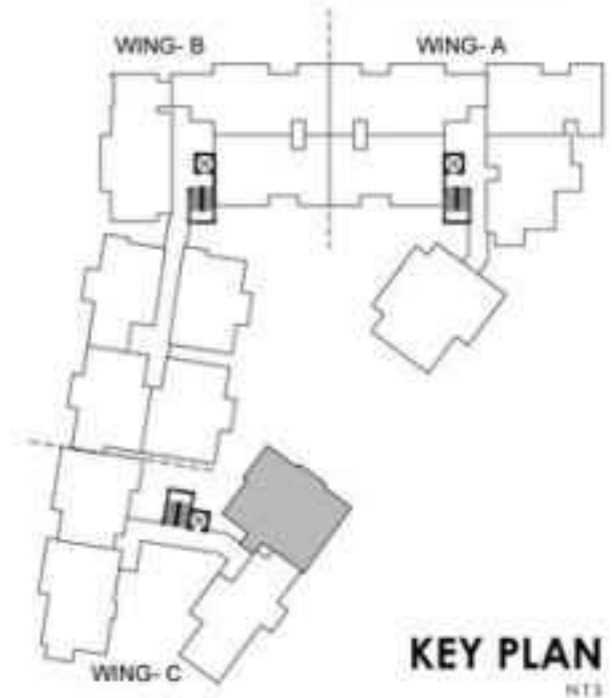

KEY PLAN
NTS

TYPICAL FLOOR

WING	TYPE	FLAT NO.	SALEABLE AREA
B	2 BHK	005, 105, 205, 305,	1127 Sq. Ft.

KEY PLAN
NTS

TYPICAL FLOOR

WING	TYPE	FLAT NO.	SALEABLE AREA
A	2 BHK	004, 104, 204, 304,	1180 Sq. Ft.

KEY PLAN
N.T.S

TYPICAL FLOOR

WING	TYPE	FLAT NO.	SALEABLE AREA
A	2 BHK	001, 101, 201, 301	1201 Sq. Ft.

TYPICAL FLOOR

WING	TYPE	FLAT NO.	SALEABLE AREA
C	2 BHK	002, 102, 202, 302	1215 Sq. Ft.

KEY PLAN
NTS

TYPICAL FLOOR

WING	TYPE	FLAT NO.	SALEABLE AREA
C	2 BHK	003, 103, 203, 303,	1225 Sq. Ft.

KEY PLAN
NTS

TYPICAL FLOOR

WING	TYPE	FLAT NO.	SALEABLE AREA
A	2 BHK	002, 102, 202, 302	1232 Sq. Ft.

KEY PLAN
NTS

TYPICAL FLOOR

WING	TYPE	FLAT NO.	SALEABLE AREA
C	3 BHK	001, 101, 201, 301,	1347 Sq. Ft.

WING-B