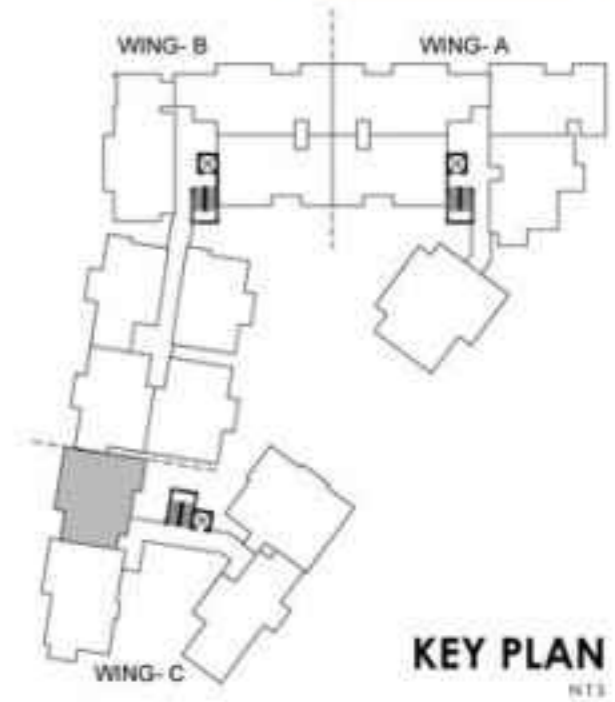

ZTRICKS

www.Zricks.com

ZRICKS PLT

www.Zricks.com

ZRICHS

KEY PLAN
NTS

TYPICAL FLOOR

WING	TYPE	FLAT NO.	SALEABLE AREA
B	2 BHK	007, 107, 207, 307,	1015 Sq. Ft.

TYPICAL FLOOR

WING	TYPE	FLAT NO.	SALEABLE AREA
B	2 BHK	004, 104, 204, 304,	999 Sq. Ft.

TYPICAL FLOOR

WING	TYPE	FLAT NO.	SALEABLE AREA
C	2 BHK	004, 104, 204, 304,	1054 Sq. Ft.

TYPICAL FLOOR

WING	TYPE	FLAT NO.	SALEABLE AREA
B	2 BHK	006, 106, 206, 306,	1101 Sq. Ft.