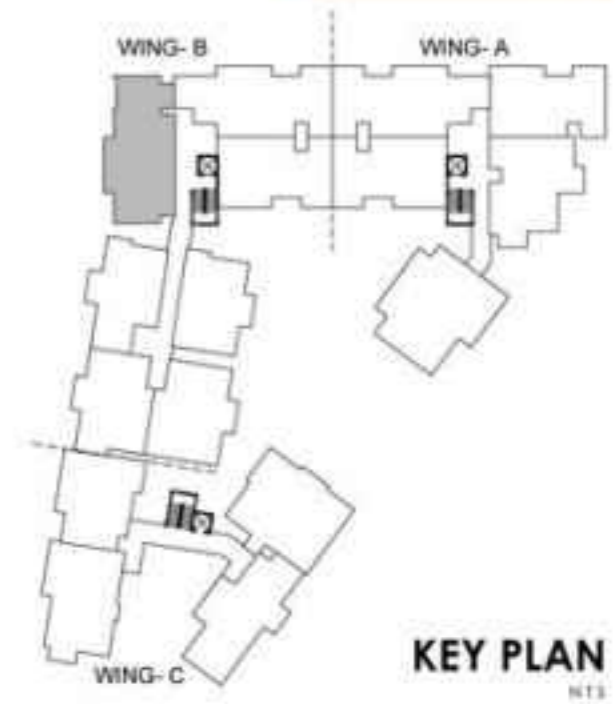

TYPICAL FLOOR

WING	TYPE	FLAT NO.	SALEABLE AREA
A	2 BHK	001, 101, 201, 301	1201 Sq. Ft.

TYPICAL FLOOR

WING	TYPE	FLAT NO.	SALEABLE AREA
C	2 BHK	002, 102, 202, 302	1215 Sq. Ft.

KEY PLAN
NTS

TYPICAL FLOOR

WING	TYPE	FLAT NO.	SALEABLE AREA
C	2 BHK	003, 103, 203, 303,	1225 Sq. Ft.

KEY PLAN
NTS

TYPICAL FLOOR

WING	TYPE	FLAT NO.	SALEABLE AREA
A	2 BHK	002, 102, 202, 302	1232 Sq. Ft.

KEY PLAN
NTS

TYPICAL FLOOR

WING	TYPE	FLAT NO.	SALEABLE AREA
C	3 BHK	001, 101, 201, 301,	1347 Sq. Ft.

WING-B

KEY PLAN
N13

TYPICAL FLOOR

WING	TYPE	FLAT NO.	SALEABLE AREA
B	3 BHK	003, 103, 203, 303,	1414 Sq. Ft.

M&S ARCHITECTS

KEY PLAN
NTS

TYPICAL FLOOR

WING	TYPE	FLAT NO.	SALEABLE AREA
A	3 BHK	005, 105, 205, 305,	1457 Sq. Ft.