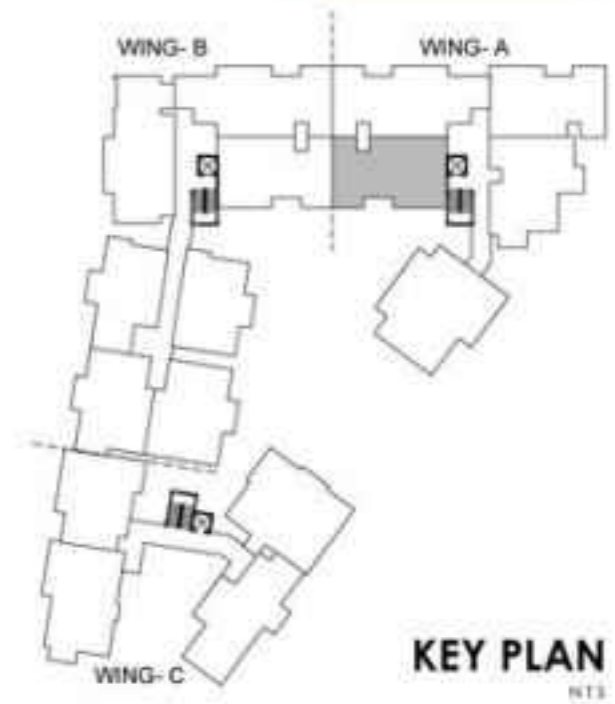

ZTRICKS

www.Zricks.com

ZRICKS PLT

www.Zricks.com

ZRICHS

KEY PLAN
NTS

TYPICAL FLOOR

WING	TYPE	FLAT NO.	SALEABLE AREA
B	2 BHK	007, 107, 207, 307,	1015 Sq. Ft.

TYPICAL FLOOR

WING	TYPE	FLAT NO.	SALEABLE AREA
B	2 BHK	004, 104, 204, 304,	999 Sq. Ft.

TYPICAL FLOOR

WING	TYPE	FLAT NO.	SALEABLE AREA
C	2 BHK	004, 104, 204, 304,	1054 Sq. Ft.

TYPICAL FLOOR

WING	TYPE	FLAT NO.	SALEABLE AREA
B	2 BHK	006, 106, 206, 306,	1101 Sq. Ft.

KEY PLAN
NTS

TYPICAL FLOOR

WING	TYPE	FLAT NO.	SALEABLE AREA
B	2 BHK	005, 105, 205, 305,	1127 Sq. Ft.

KEY PLAN
NTS

TYPICAL FLOOR

WING	TYPE	FLAT NO.	SALEABLE AREA
A	2 BHK	004, 104, 204, 304,	1180 Sq. Ft.

KEY PLAN
N.T.S