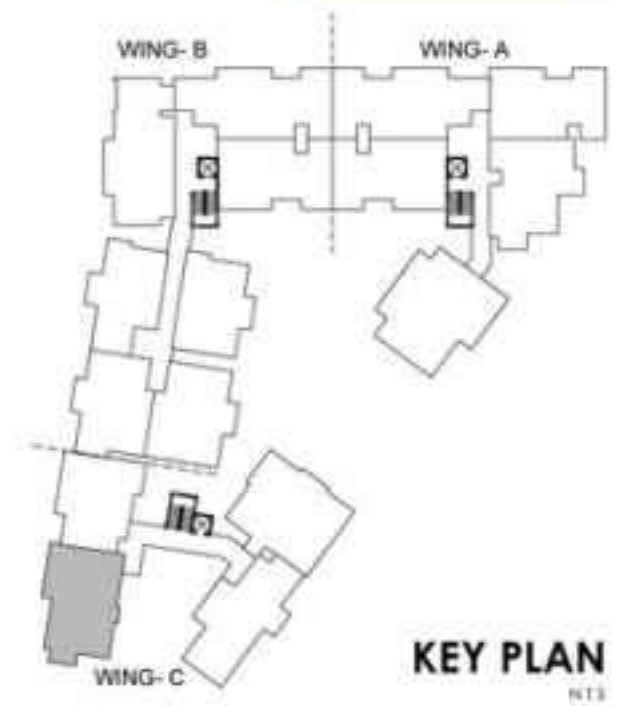

ZTRICKS

www.Zricks.com

ZRICKS PLT

www.Zricks.com

ZRICHS

KEY PLAN
NTS

TYPICAL FLOOR

WING	TYPE	FLAT NO.	SALEABLE AREA
B	2 BHK	007, 107, 207, 307,	1015 Sq. Ft.

TYPICAL FLOOR

WING	TYPE	FLAT NO.	SALEABLE AREA
B	2 BHK	004, 104, 204, 304,	999 Sq. Ft.

TYPICAL FLOOR

WING	TYPE	FLAT NO.	SALEABLE AREA
C	2 BHK	004, 104, 204, 304,	1054 Sq. Ft.

TYPICAL FLOOR

WING	TYPE	FLAT NO.	SALEABLE AREA
B	2 BHK	006, 106, 206, 306,	1101 Sq. Ft.

KEY PLAN
NTS

TYPICAL FLOOR

WING	TYPE	FLAT NO.	SALEABLE AREA
B	2 BHK	005, 105, 205, 305,	1127 Sq. Ft.

KEY PLAN
NTS

TYPICAL FLOOR

WING	TYPE	FLAT NO.	SALEABLE AREA
A	2 BHK	004, 104, 204, 304,	1180 Sq. Ft.

KEY PLAN
N.T.S

TYPICAL FLOOR

WING	TYPE	FLAT NO.	SALEABLE AREA
A	2 BHK	001, 101, 201, 301	1201 Sq. Ft.

TYPICAL FLOOR

WING	TYPE	FLAT NO.	SALEABLE AREA
C	2 BHK	002, 102, 202, 302	1215 Sq. Ft.

KEY PLAN
NTS

TYPICAL FLOOR

WING	TYPE	FLAT NO.	SALEABLE AREA
C	2 BHK	003, 103, 203, 303,	1225 Sq. Ft.