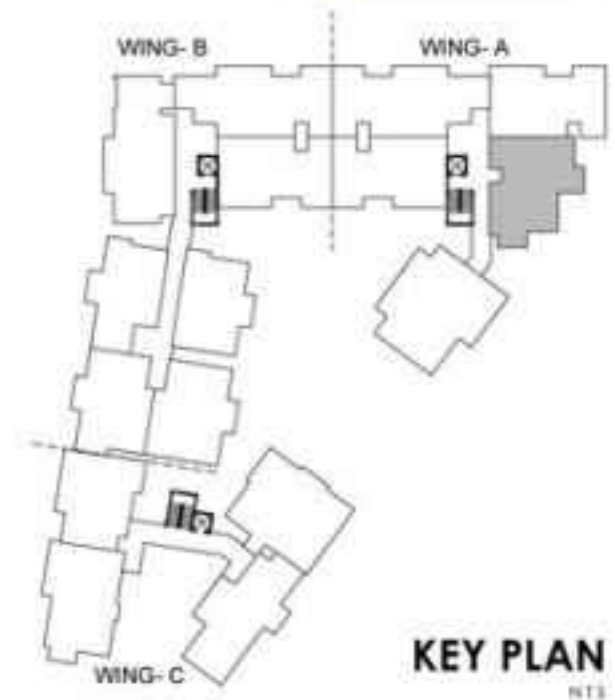

KEY PLAN
NTS

TYPICAL FLOOR

WING	TYPE	FLAT NO.	SALEABLE AREA
B	2 BHK	005, 105, 205, 305,	1127 Sq. Ft.

KEY PLAN
NTS

TYPICAL FLOOR

WING	TYPE	FLAT NO.	SALEABLE AREA
A	2 BHK	004, 104, 204, 304,	1180 Sq. Ft.

KEY PLAN
N.T.S

TYPICAL FLOOR

WING	TYPE	FLAT NO.	SALEABLE AREA
A	2 BHK	001, 101, 201, 301	1201 Sq. Ft.

TYPICAL FLOOR

WING	TYPE	FLAT NO.	SALEABLE AREA
C	2 BHK	002, 102, 202, 302	1215 Sq. Ft.

KEY PLAN
NTS

TYPICAL FLOOR

WING	TYPE	FLAT NO.	SALEABLE AREA
C	2 BHK	003, 103, 203, 303,	1225 Sq. Ft.

KEY PLAN
NTS

TYPICAL FLOOR

WING	TYPE	FLAT NO.	SALEABLE AREA
A	2 BHK	002, 102, 202, 302	1232 Sq. Ft.

KEY PLAN
NTS

TYPICAL FLOOR

WING	TYPE	FLAT NO.	SALEABLE AREA
C	3 BHK	001, 101, 201, 301,	1347 Sq. Ft.

WING-B