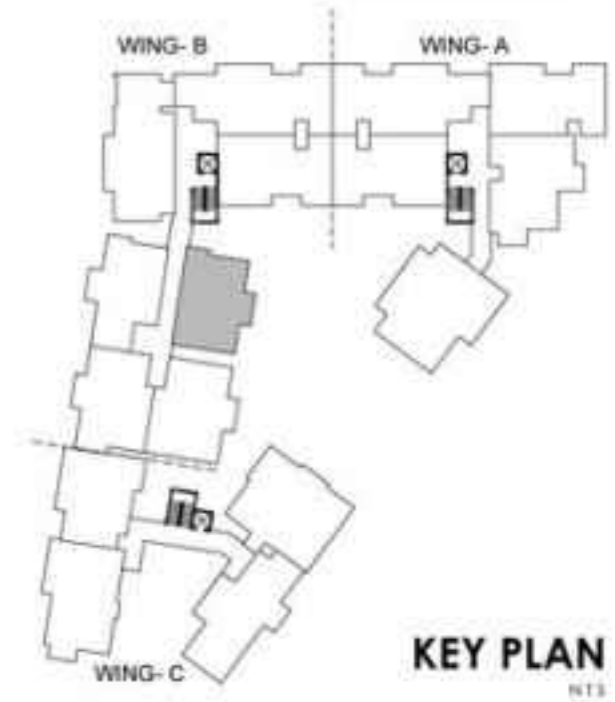

ZTRICKS

www.Zricks.com

ZRICKS PLT

www.Zricks.com

ZRICHS

KEY PLAN
NTS

TYPICAL FLOOR

WING	TYPE	FLAT NO.	SALEABLE AREA
B	2 BHK	007, 107, 207, 307,	1015 Sq. Ft.

TYPICAL FLOOR

WING	TYPE	FLAT NO.	SALEABLE AREA
B	2 BHK	004, 104, 204, 304,	999 Sq. Ft.

TYPICAL FLOOR

WING	TYPE	FLAT NO.	SALEABLE AREA
C	2 BHK	004, 104, 204, 304,	1054 Sq. Ft.

TYPICAL FLOOR

WING	TYPE	FLAT NO.	SALEABLE AREA
B	2 BHK	006, 106, 206, 306,	1101 Sq. Ft.