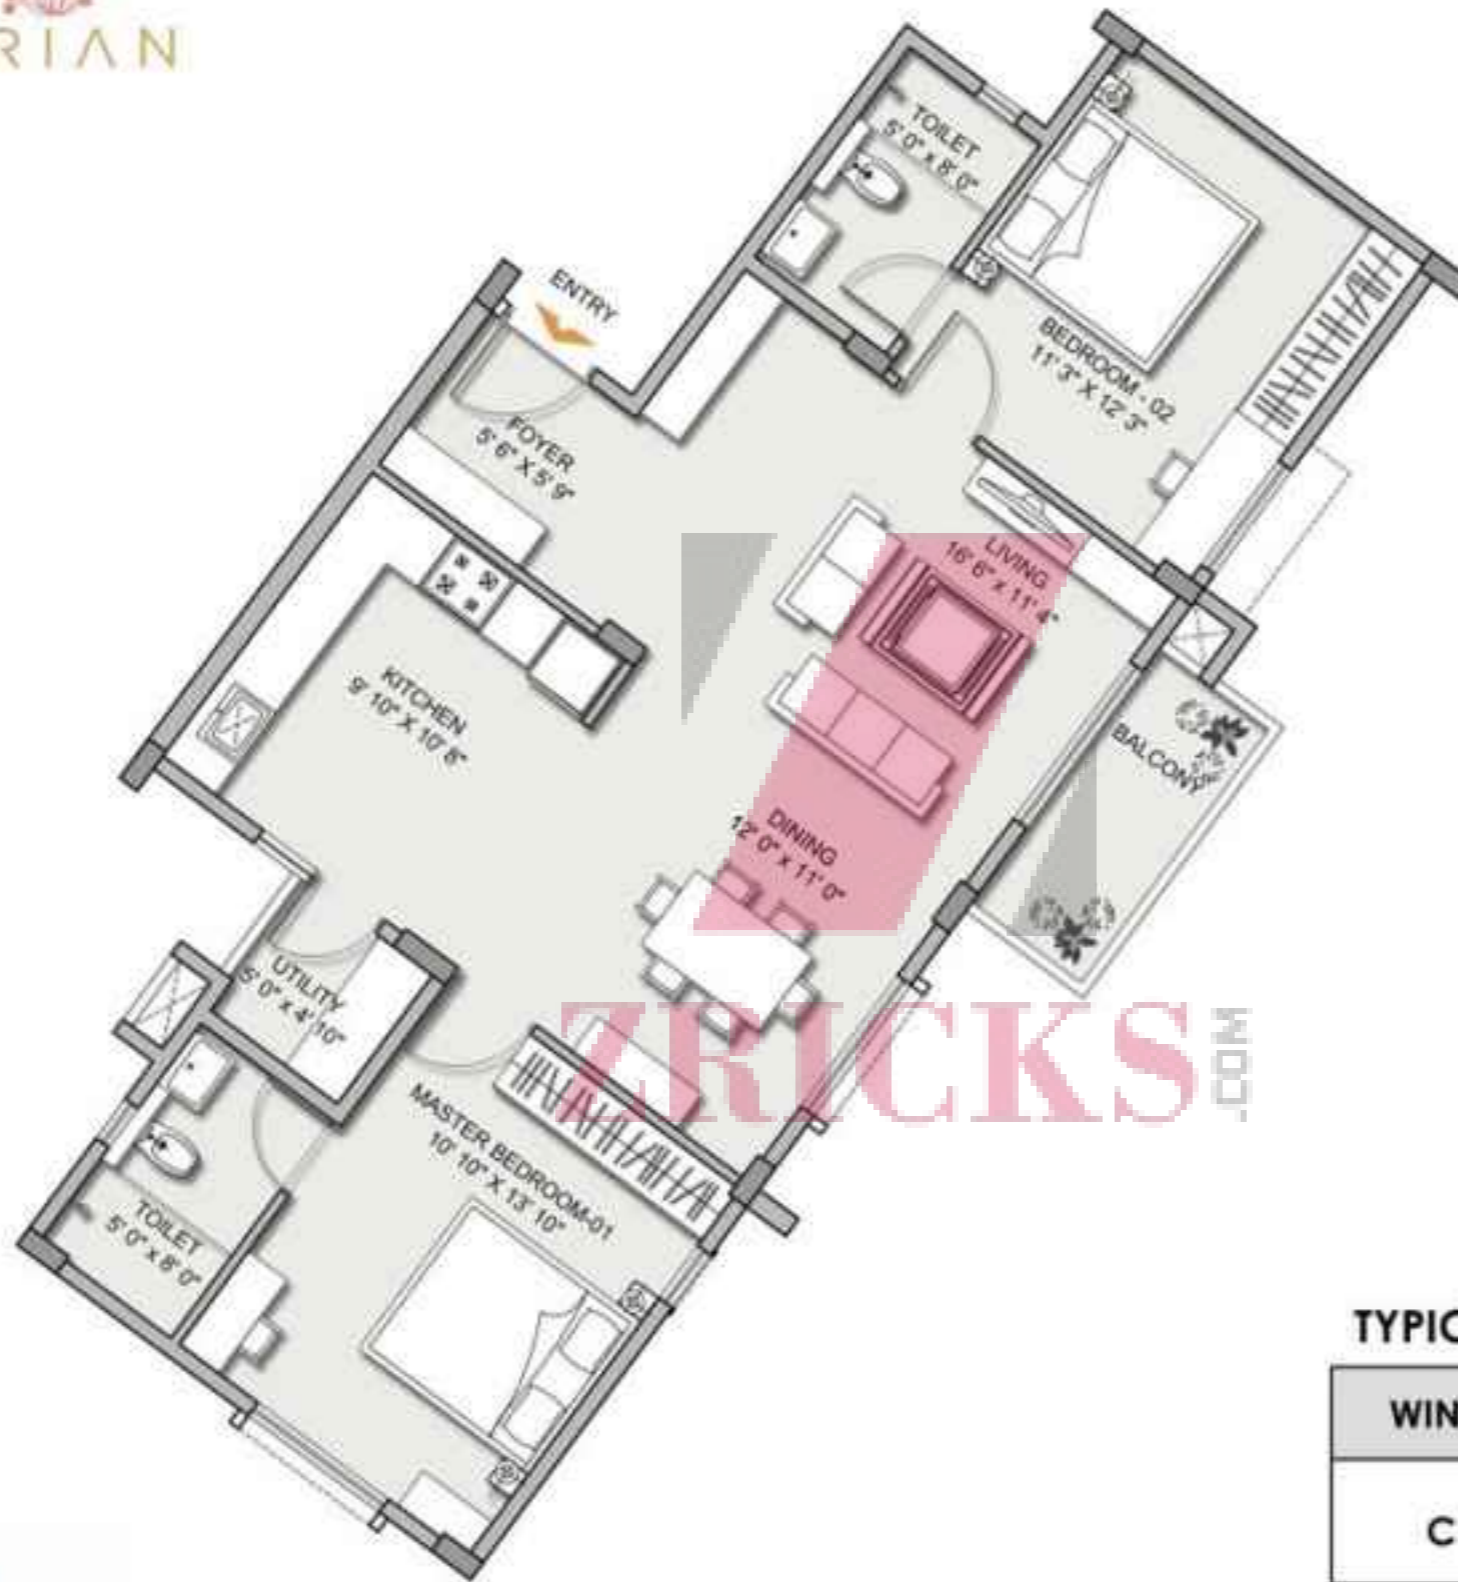

ZTRICKS

www.Zricks.com

ZRICKS PLT

www.Zricks.com

ZRICHS

KEY PLAN
NTS

TYPICAL FLOOR

WING	TYPE	FLAT NO.	SALEABLE AREA
B	2 BHK	007, 107, 207, 307,	1015 Sq. Ft.

TYPICAL FLOOR

WING	TYPE	FLAT NO.	SALEABLE AREA
B	2 BHK	004, 104, 204, 304,	999 Sq. Ft.

TYPICAL FLOOR

WING	TYPE	FLAT NO.	SALEABLE AREA
C	2 BHK	004, 104, 204, 304,	1054 Sq. Ft.

TYPICAL FLOOR

WING	TYPE	FLAT NO.	SALEABLE AREA
B	2 BHK	006, 106, 206, 306,	1101 Sq. Ft.

KEY PLAN
NTS

TYPICAL FLOOR

WING	TYPE	FLAT NO.	SALEABLE AREA
B	2 BHK	005, 105, 205, 305,	1127 Sq. Ft.

KEY PLAN
NTS

TYPICAL FLOOR

WING	TYPE	FLAT NO.	SALEABLE AREA
A	2 BHK	004, 104, 204, 304,	1180 Sq. Ft.

KEY PLAN
N.T.S

TYPICAL FLOOR

WING	TYPE	FLAT NO.	SALEABLE AREA
A	2 BHK	001, 101, 201, 301	1201 Sq. Ft.

TYPICAL FLOOR

WING	TYPE	FLAT NO.	SALEABLE AREA
C	2 BHK	002, 102, 202, 302	1215 Sq. Ft.

KEY PLAN
NTS

TYPICAL FLOOR

WING	TYPE	FLAT NO.	SALEABLE AREA
C	2 BHK	003, 103, 203, 303,	1225 Sq. Ft.