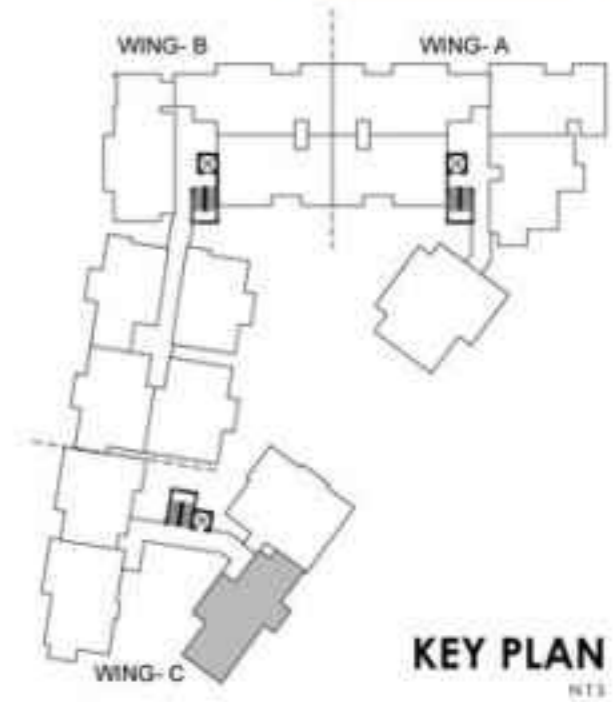

ZTRICKS

www.Zricks.com

ZRICKS PLT

www.Zricks.com

ZRICHS

KEY PLAN
NTS

TYPICAL FLOOR

WING	TYPE	FLAT NO.	SALEABLE AREA
B	2 BHK	007, 107, 207, 307,	1015 Sq. Ft.

TYPICAL FLOOR

WING	TYPE	FLAT NO.	SALEABLE AREA
B	2 BHK	004, 104, 204, 304,	999 Sq. Ft.

TYPICAL FLOOR

WING	TYPE	FLAT NO.	SALEABLE AREA
C	2 BHK	004, 104, 204, 304,	1054 Sq. Ft.

TYPICAL FLOOR

WING	TYPE	FLAT NO.	SALEABLE AREA
B	2 BHK	006, 106, 206, 306,	1101 Sq. Ft.

KEY PLAN
NTS

TYPICAL FLOOR

WING	TYPE	FLAT NO.	SALEABLE AREA
B	2 BHK	005, 105, 205, 305,	1127 Sq. Ft.

KEY PLAN
NTS

TYPICAL FLOOR

WING	TYPE	FLAT NO.	SALEABLE AREA
A	2 BHK	004, 104, 204, 304,	1180 Sq. Ft.

KEY PLAN
N.T.S

TYPICAL FLOOR

WING	TYPE	FLAT NO.	SALEABLE AREA
A	2 BHK	001, 101, 201, 301	1201 Sq. Ft.

TYPICAL FLOOR

WING	TYPE	FLAT NO.	SALEABLE AREA
C	2 BHK	002, 102, 202, 302	1215 Sq. Ft.

KEY PLAN
NTS

TYPICAL FLOOR

WING	TYPE	FLAT NO.	SALEABLE AREA
C	2 BHK	003, 103, 203, 303,	1225 Sq. Ft.